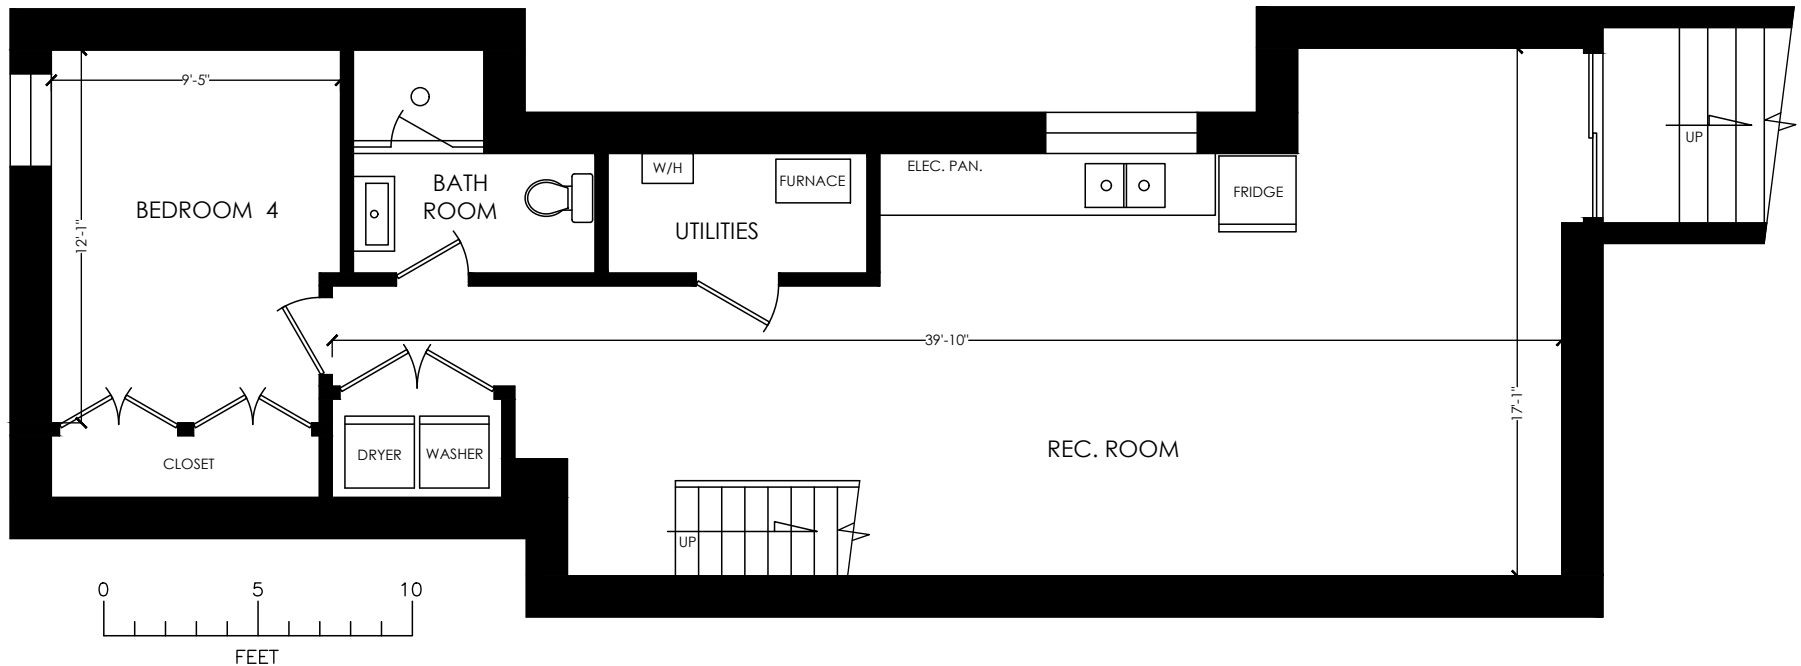

PATRICK WALSH, BROKER.
SUTTON GROUP WALLACE TAYLOR REALTY SERVICES INC., BROKERAGE.

109 HASTINGS AVENUE

BASEMENT
FLOOR AREA 896 SQUARE FEET

Please note: Measurements may not be 100% accurate. Floor plans are provided as a convenience and to be used as a guideline only.

DAVID J HARVEY DRAFTING SERVICES 416.726.0328