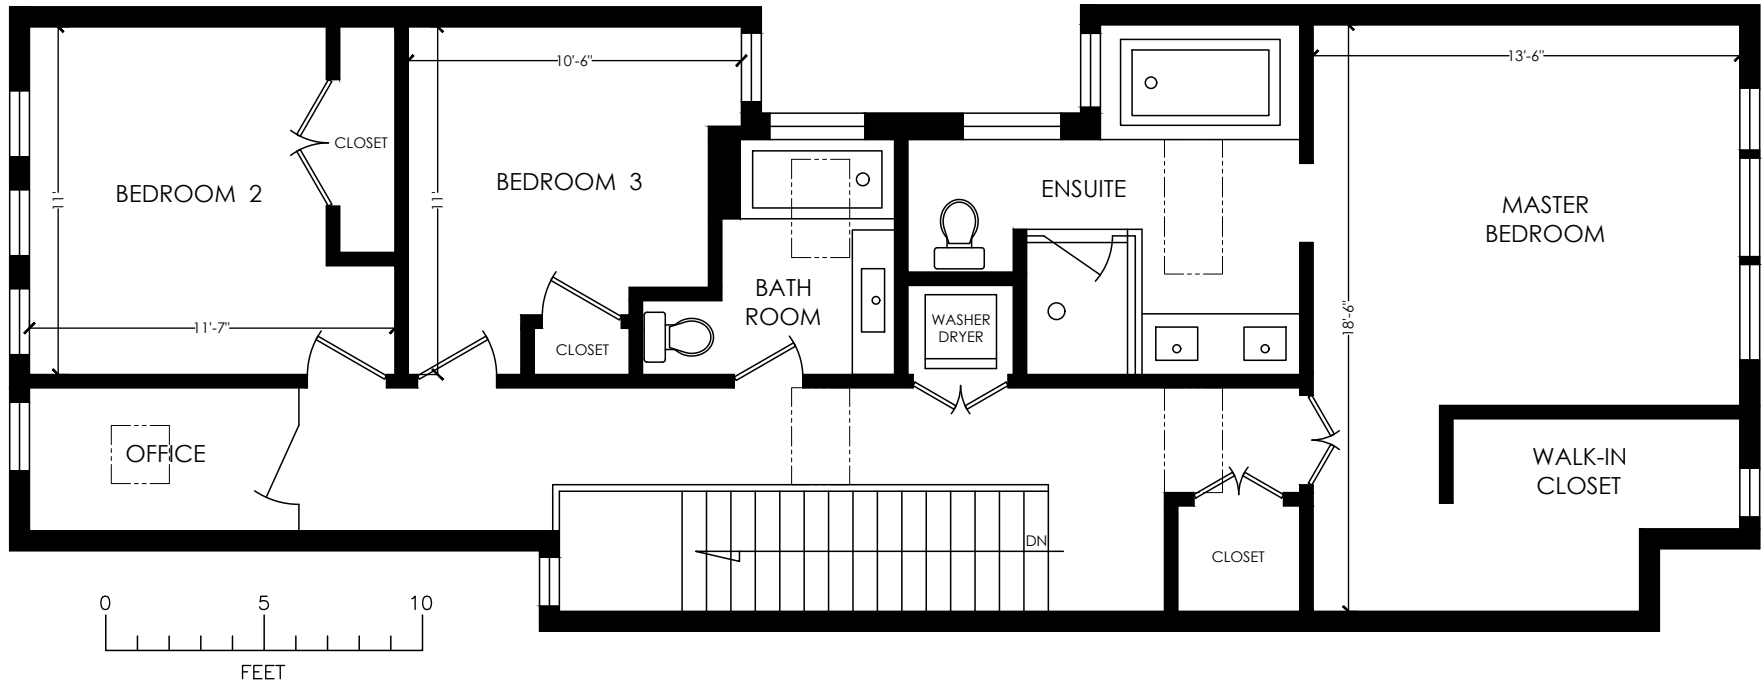

PATRICK WALSH, BROKER.  
SUTTON GROUP WALLACE TAYLOR REALTY SERVICES INC., BROKERAGE.

109 HASTINGS AVENUE

**MAIN FLOOR**  
FLOOR AREA 896 SQUARE FEET

Please note: Measurements may not be 100% accurate. Floor plans are provided as a convenience and to be used as a guideline only.

DAVID J HARVEY DRAFTING SERVICES 416.726.0328

PATRICK WALSH, BROKER.  
SUTTON GROUP WALLACE TAYLOR REALTY SERVICES INC., BROKERAGE.

109 HASTINGS AVENUE

**SECOND FLOOR**  
FLOOR AREA 1006 SQUARE FEET

Please note: Measurements may not be 100% accurate. Floor plans are provided as a convenience and to be used as a guideline only.