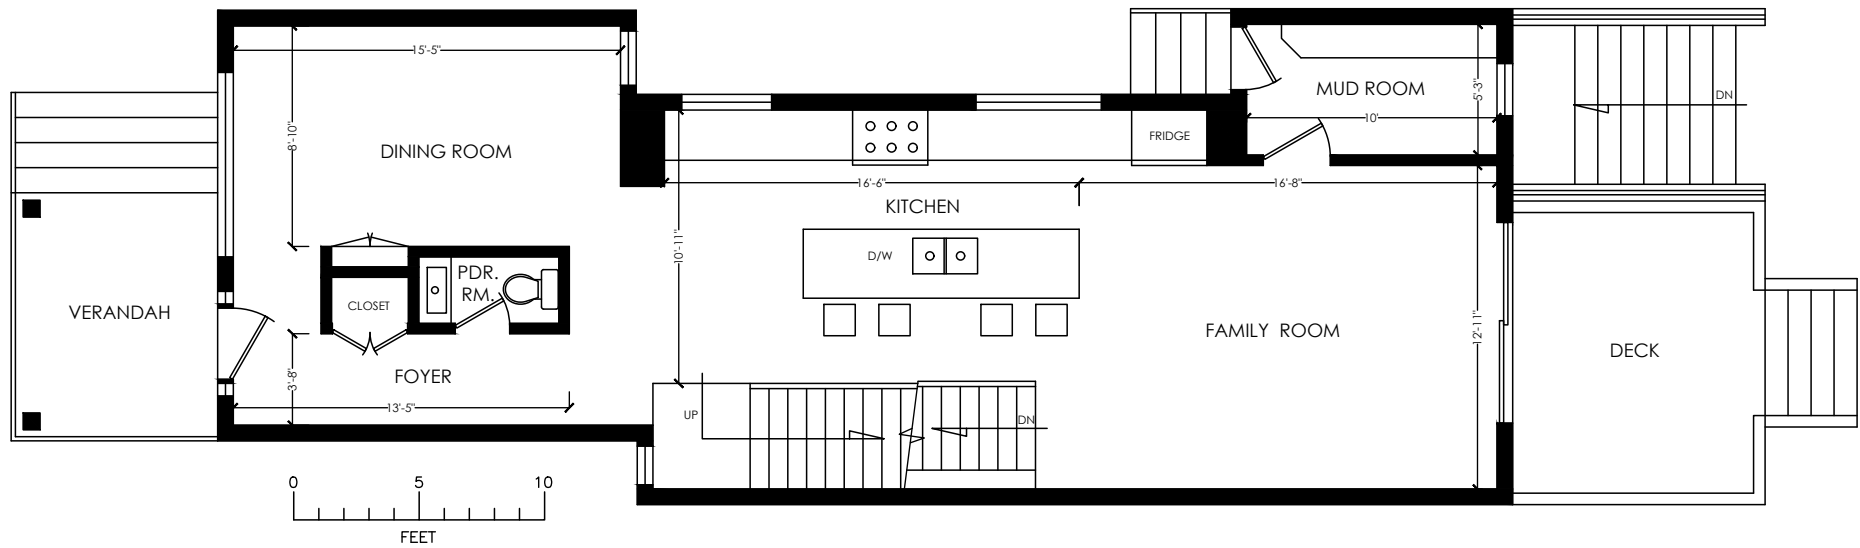

PATRICK WALSH, BROKER.  
SUTTON GROUP WALLACE TAYLOR REALTY SERVICES INC., BROKERAGE.

109 HASTINGS AVENUE

**MAIN FLOOR**  
FLOOR AREA 896 SQUARE FEET

Please note: Measurements may not be 100% accurate. Floor plans are provided as a convenience and to be used as a guideline only.