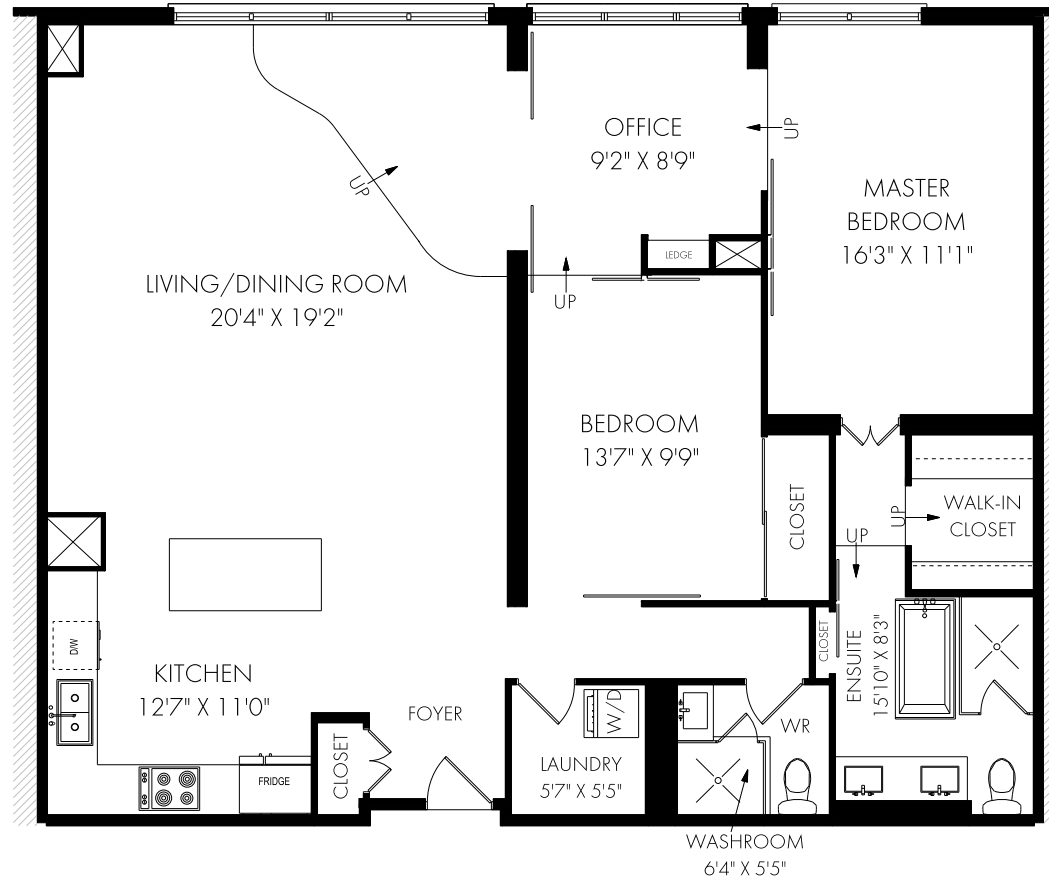

1602-77 Carlton Street, Toronto

FLOOR PLAN

SUITE #1602 - 1425 SQUARE FEET

March 30, 2021