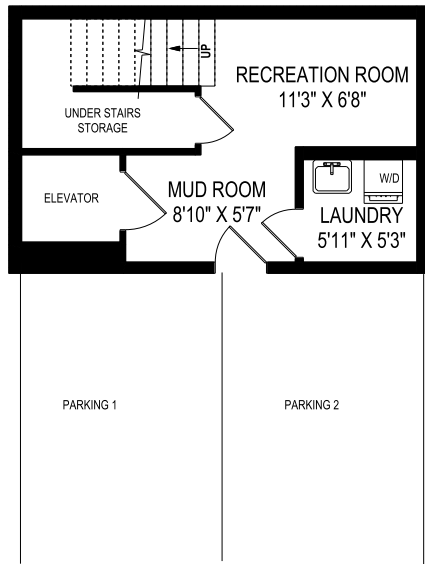

# TH15-20 BURKEBROOK PLACE, TORONTO

**LOWER LEVEL  
APPROXIMATELY 323 SQUARE FEET**

**MAIN FLOOR  
APPROXIMATELY 666 SQUARE FEET**

**SECOND FLOOR  
APPROXIMATELY 617 SQUARE FEET**

**TERRACE LEVEL  
APPROXIMATELY 181 SQUARE FEET**

**THIRD FLOOR  
APPROXIMATELY 597 SQUARE FEET**