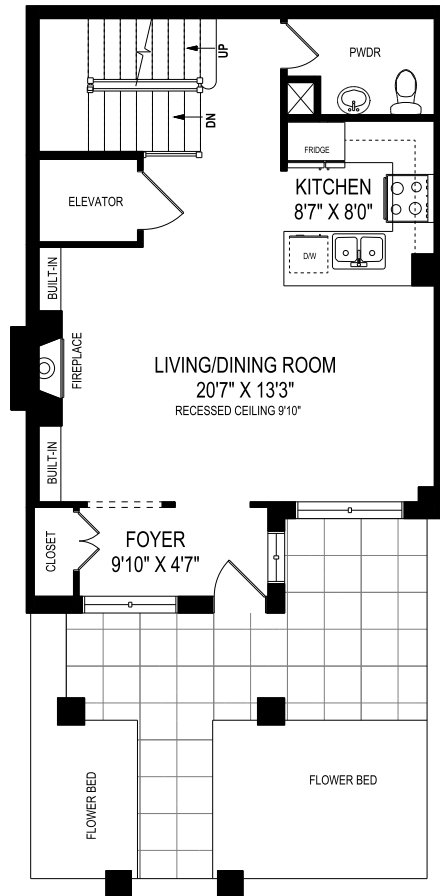

# TH15-20 BURKEBROOK PLACE, TORONTO

**LOWER LEVEL  
APPROXIMATELY 323 SQUARE FEET**

**MAIN FLOOR  
APPROXIMATELY 666 SQUARE FEET**

**SECOND FLOOR  
APPROXIMATELY 617 SQUARE FEET**

**TERRACE LEVEL  
APPROXIMATELY 181 SQUARE FEET**

**THIRD FLOOR  
APPROXIMATELY 597 SQUARE FEET**