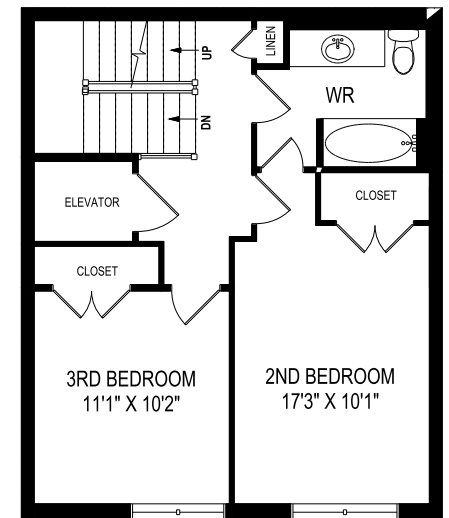

# TH15-20 BURKEBROOK PLACE, TORONTO

**LOWER LEVEL  
APPROXIMATELY 323 SQUARE FEET**

**MAIN FLOOR  
APPROXIMATELY 666 SQUARE FEET**

**SECOND FLOOR  
APPROXIMATELY 617 SQUARE FEET**

**TERRACE LEVEL  
APPROXIMATELY 181 SQUARE FEET**

**THIRD FLOOR  
APPROXIMATELY 597 SQUARE FEET**