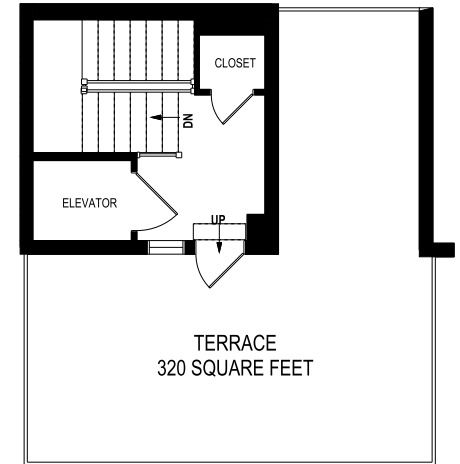

# TH15-20 BURKEBROOK PLACE, TORONTO

**LOWER LEVEL  
APPROXIMATELY 323 SQUARE FEET**

**MAIN FLOOR  
APPROXIMATELY 666 SQUARE FEET**

**SECOND FLOOR  
APPROXIMATELY 617 SQUARE FEET**

**TERRACE LEVEL  
APPROXIMATELY 181 SQUARE FEET**

**THIRD FLOOR  
APPROXIMATELY 597 SQUARE FEET**