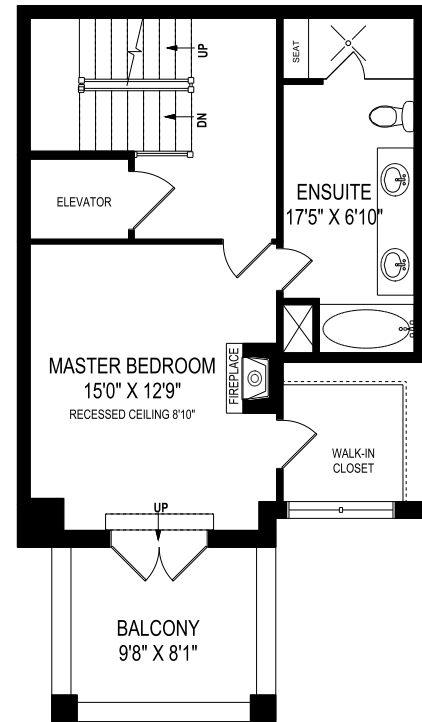

# TH15-20 BURKEBROOK PLACE, TORONTO

**LOWER LEVEL  
APPROXIMATELY 323 SQUARE FEET**

**MAIN FLOOR  
APPROXIMATELY 666 SQUARE FEET**

**SECOND FLOOR  
APPROXIMATELY 617 SQUARE FEET**

**TERRACE LEVEL  
APPROXIMATELY 181 SQUARE FEET**

**THIRD FLOOR  
APPROXIMATELY 597 SQUARE FEET**