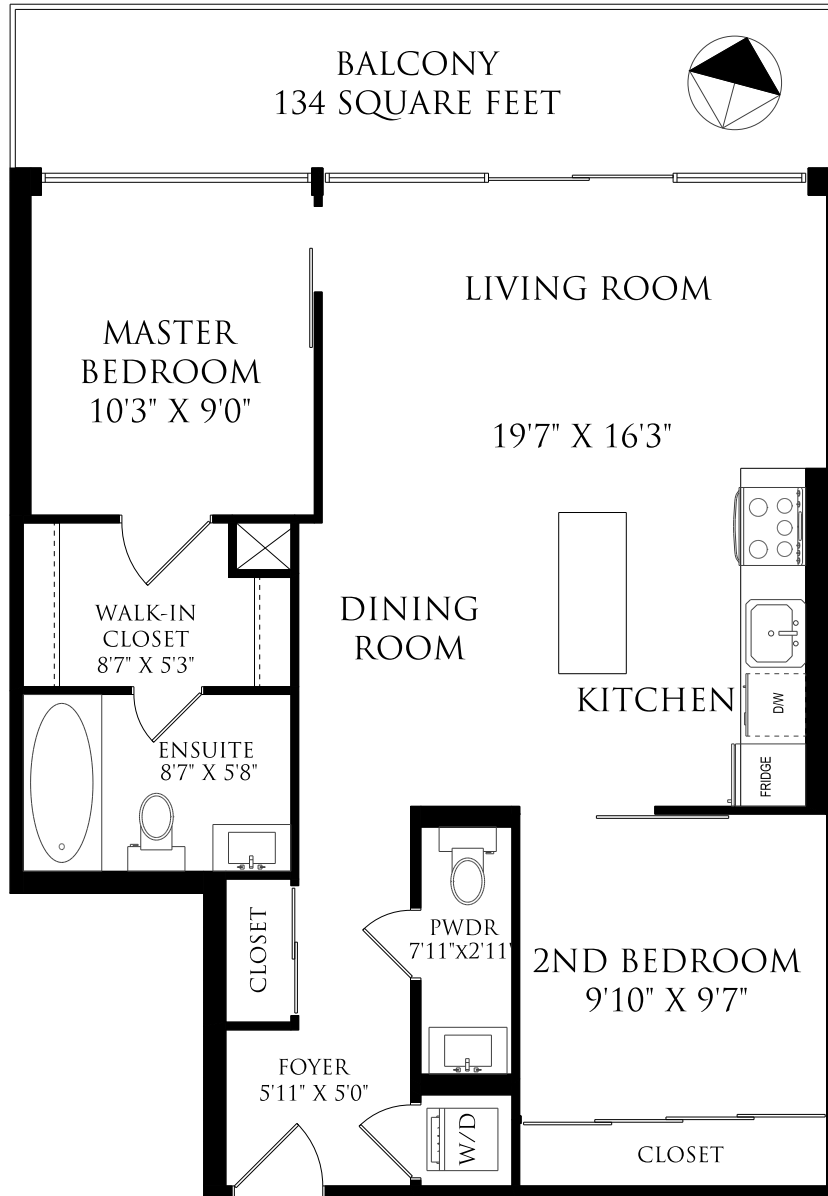

630 QUEEN STREET EAST, TORONTO

SUITE 604 - APPROX. 815 SQUARE FEET

November 29, 2016