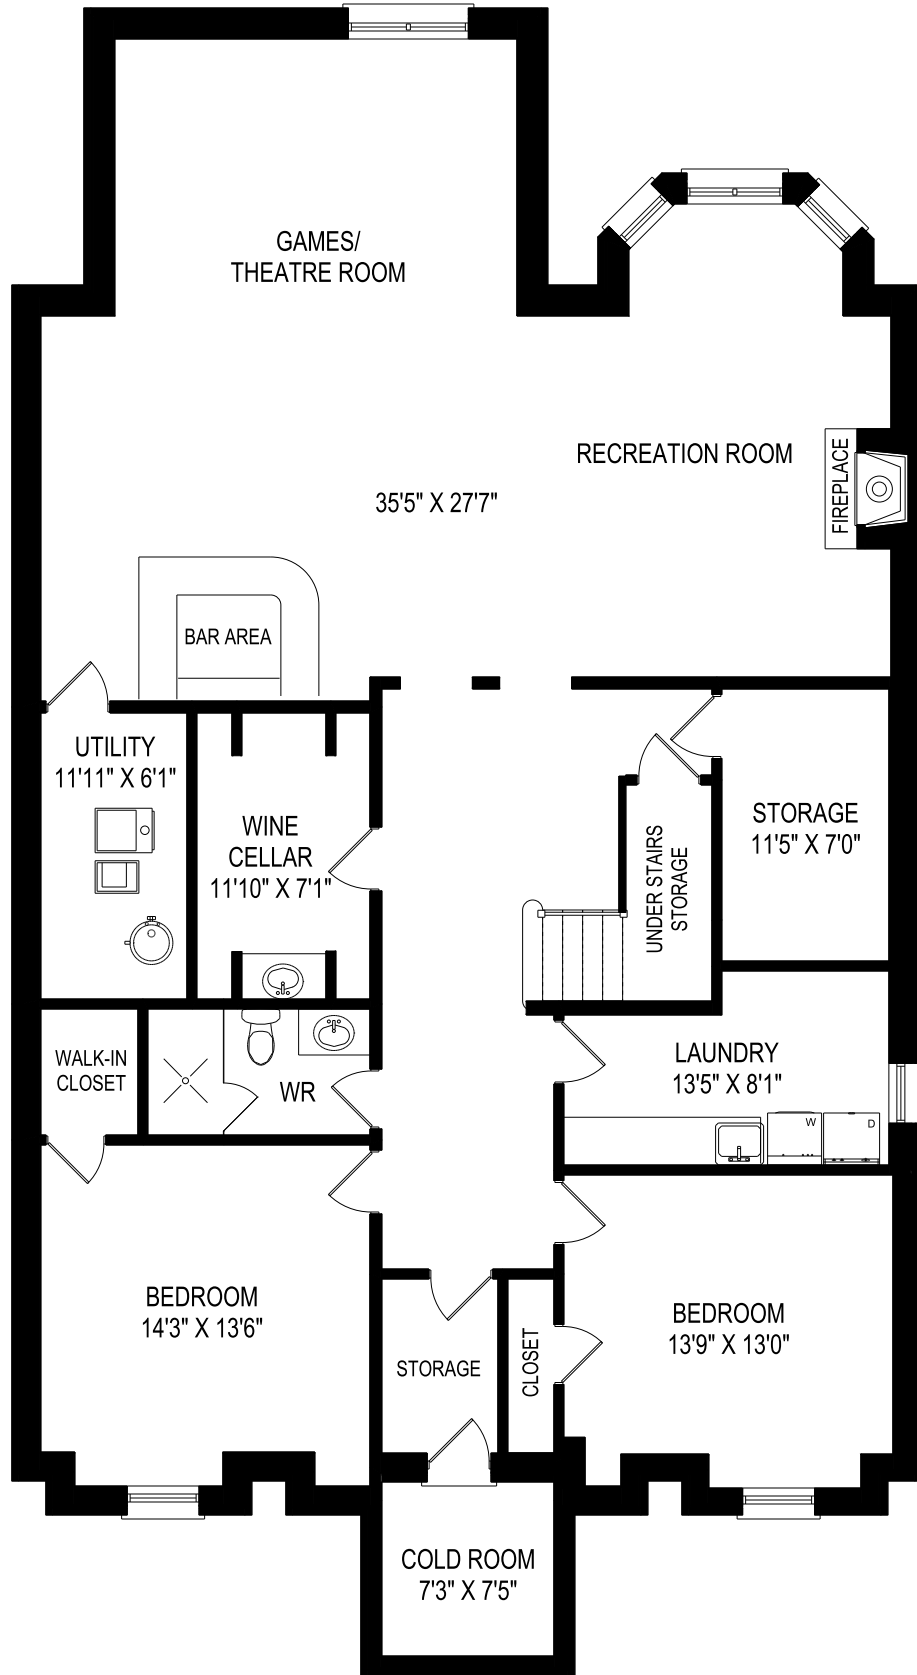

109 Lytton Boulevard, Toronto

FLOOR PLAN

LOWER LEVEL
2265 SQUARE FEET

July 18, 2019