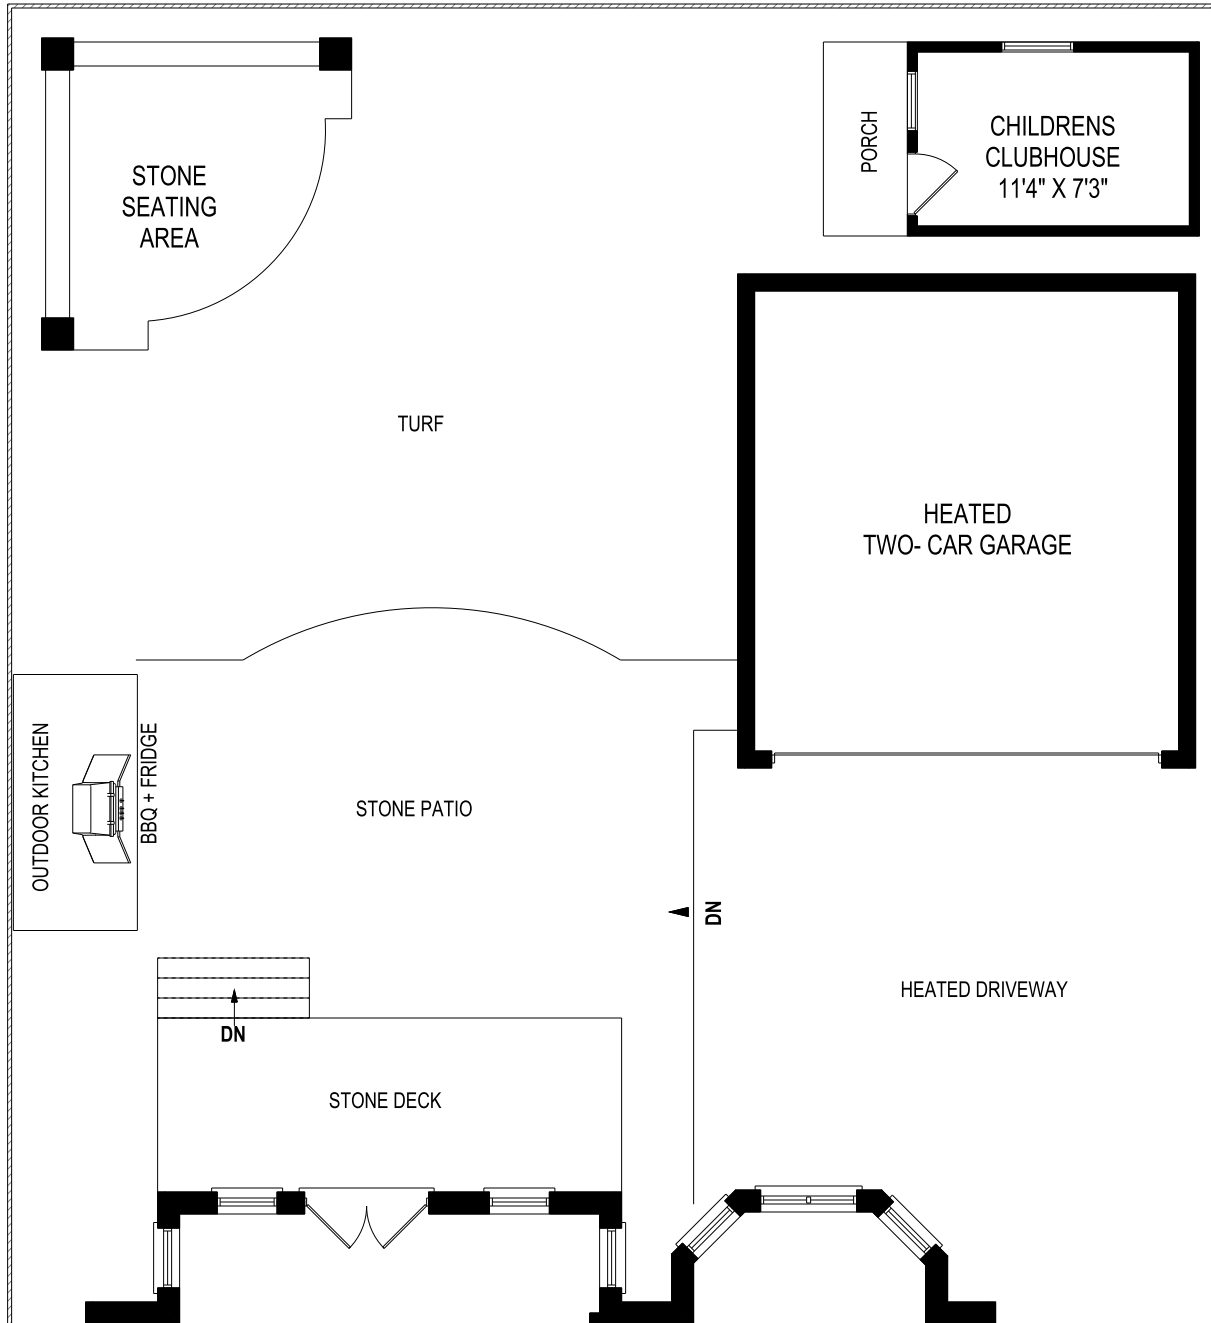

109 Lytton Boulevard, Toronto

FLOOR PLAN

July 18, 2019