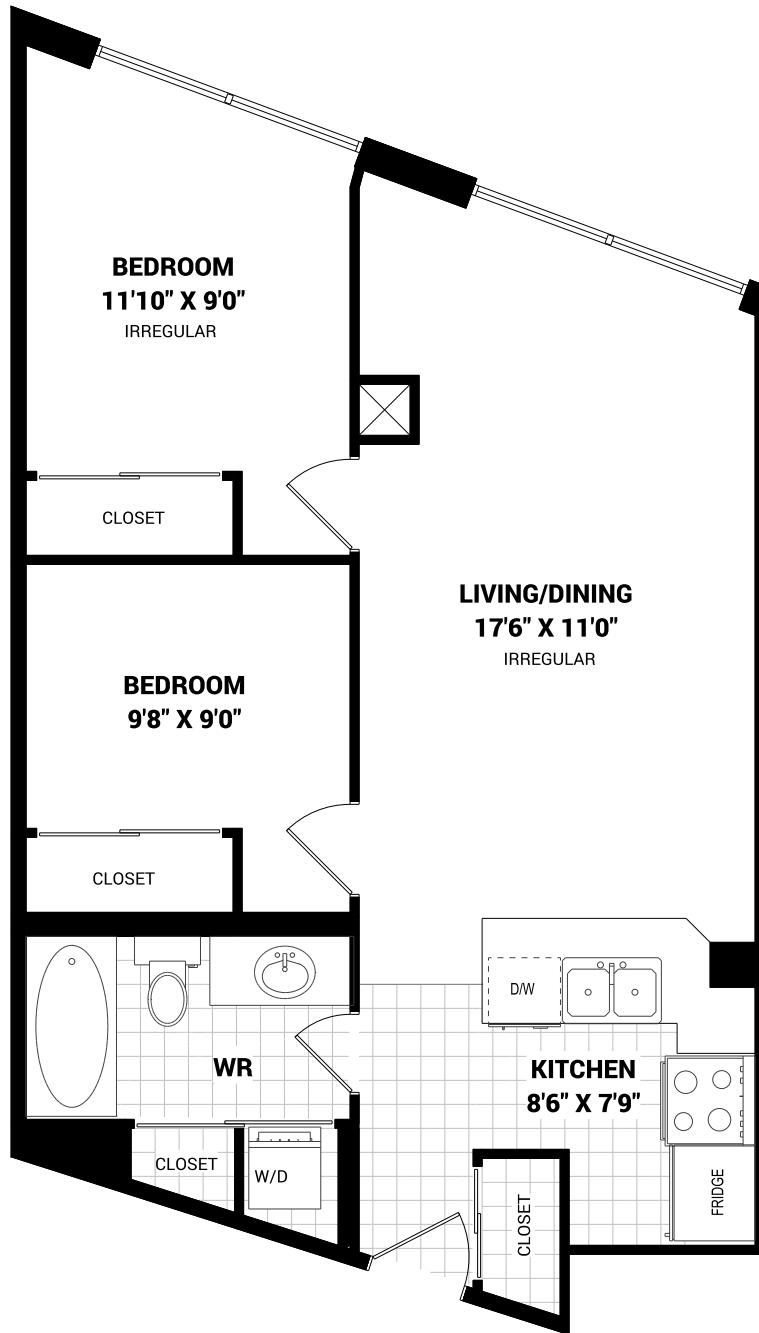

650 QUEENS QUAY WEST, TORONTO

SUITE 720 - APPROX. 645 SQUARE FEET

AREA CALCULATED TO THE OUTSIDE FACE
OF THE PERIMETER WALLS

May 19, 2017