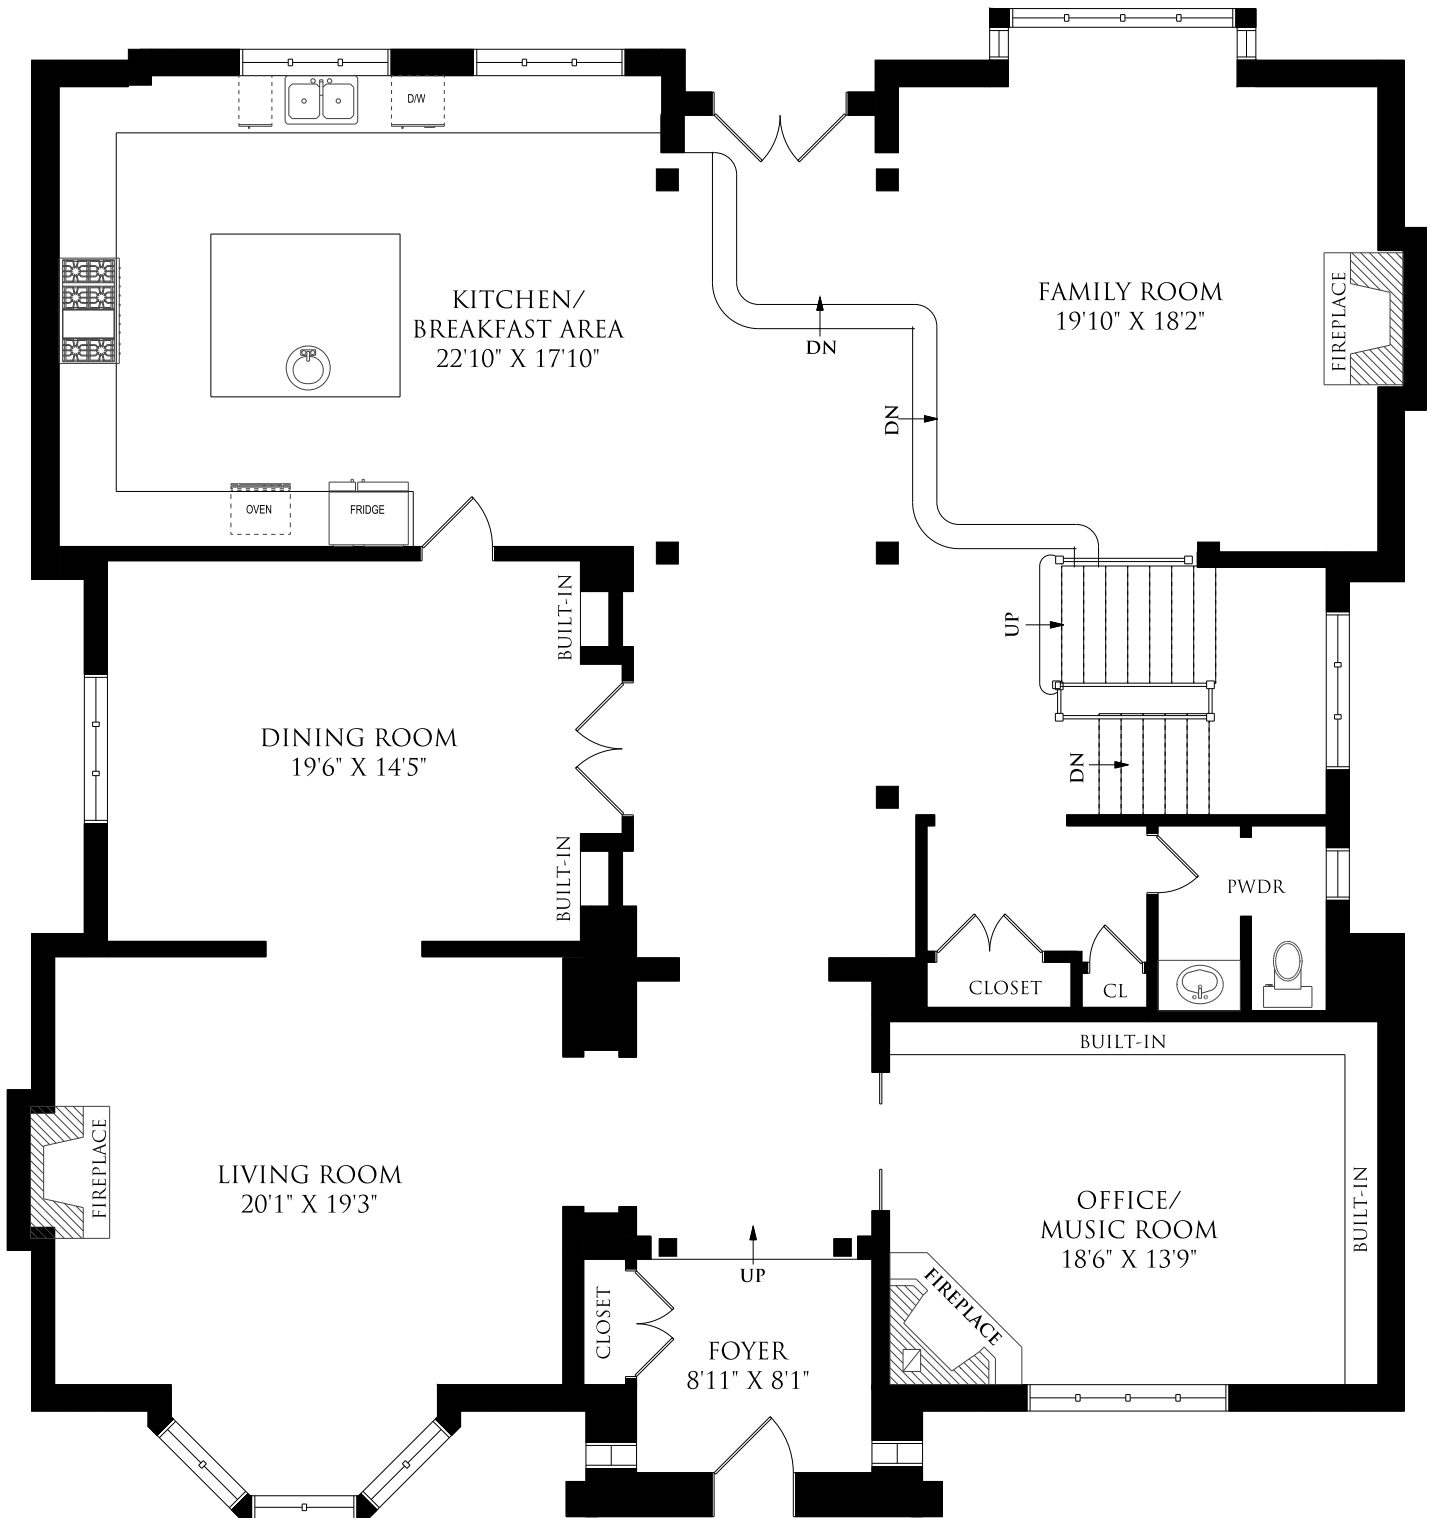

193 STRATHGOWAN AVENUE, TORONTO

MAIN FLOOR
2733 SQUARE FEET

June 13, 2016