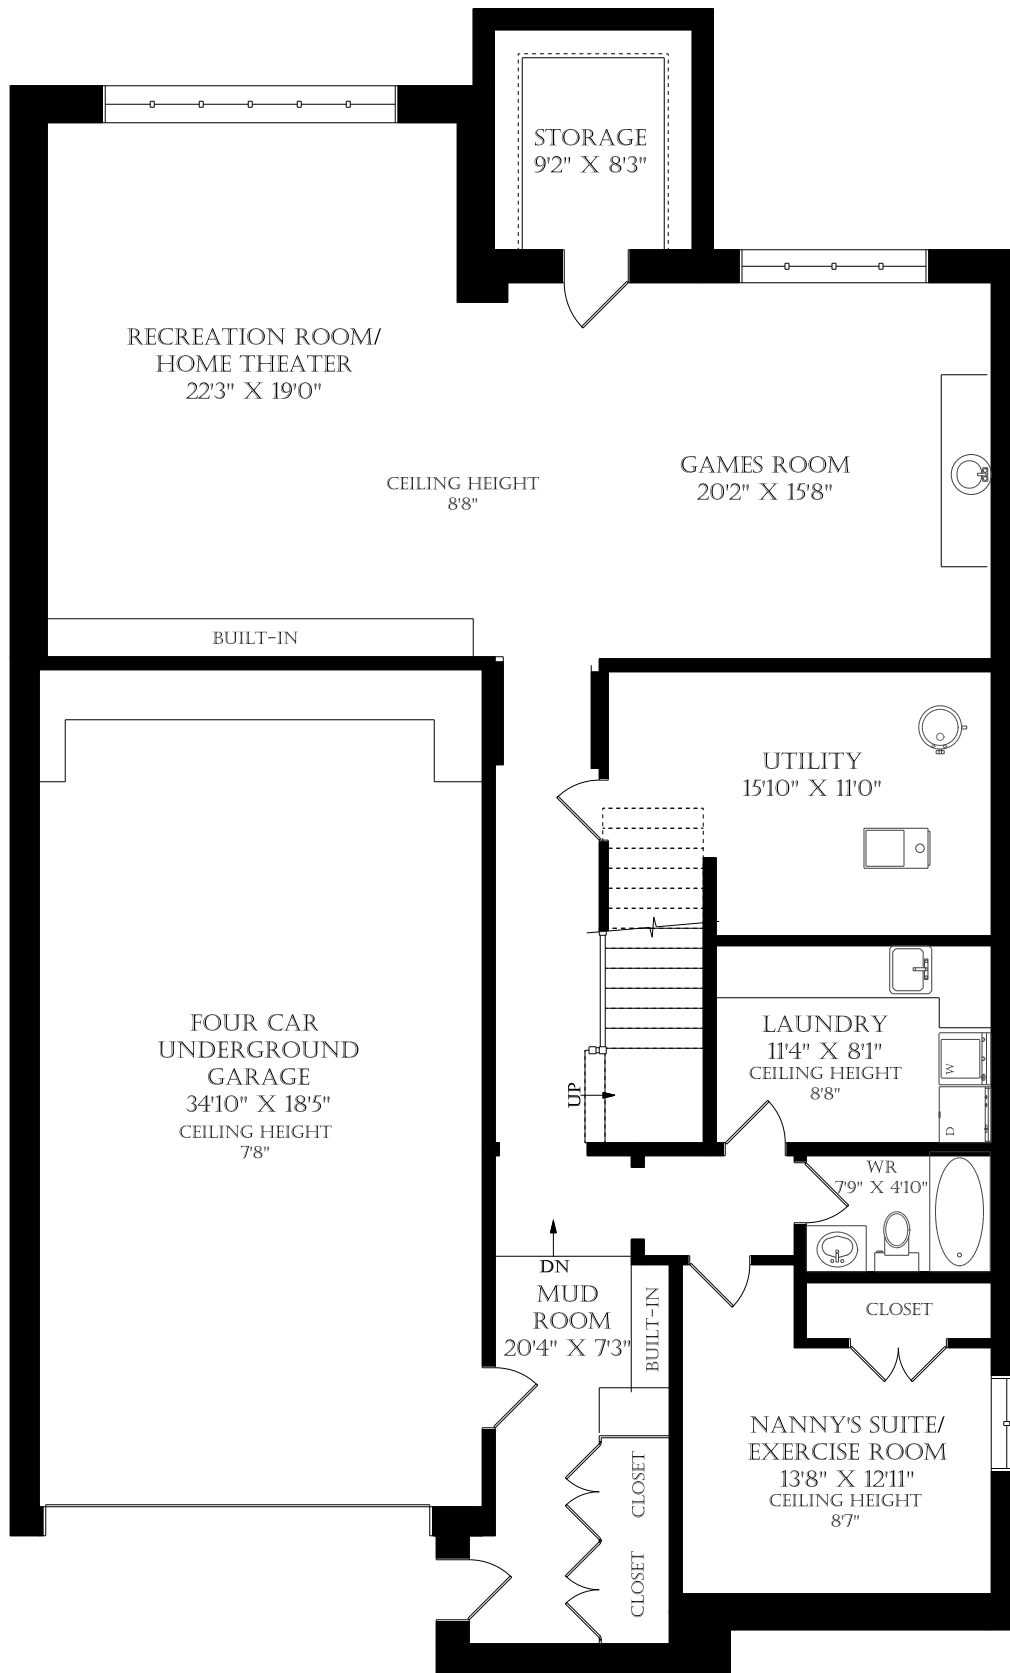

135 ROCHESTER AVENUE, TORONTO

LOWER LEVEL
1904 SQUARE FEET

June 5, 2015